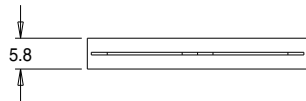

Part No. U30108  
UI30 x 10.5 'U' Range T-Piece

Dimensions in millimetres.

Issue 1