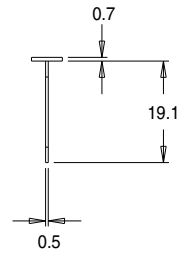

Part No. U30108  
UI30 x 10.5 'U' Range T-Piece

Dimensions in millimetres.

Issue 1