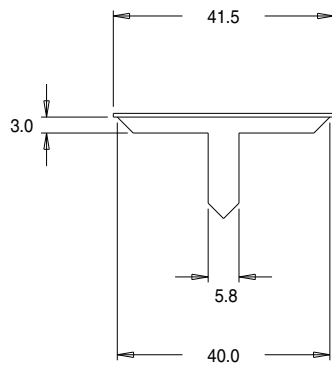

Part No. U30108  
UI30 x 10.5 'U' Range T-Piece

Dimensions in millimetres.

Issue 1